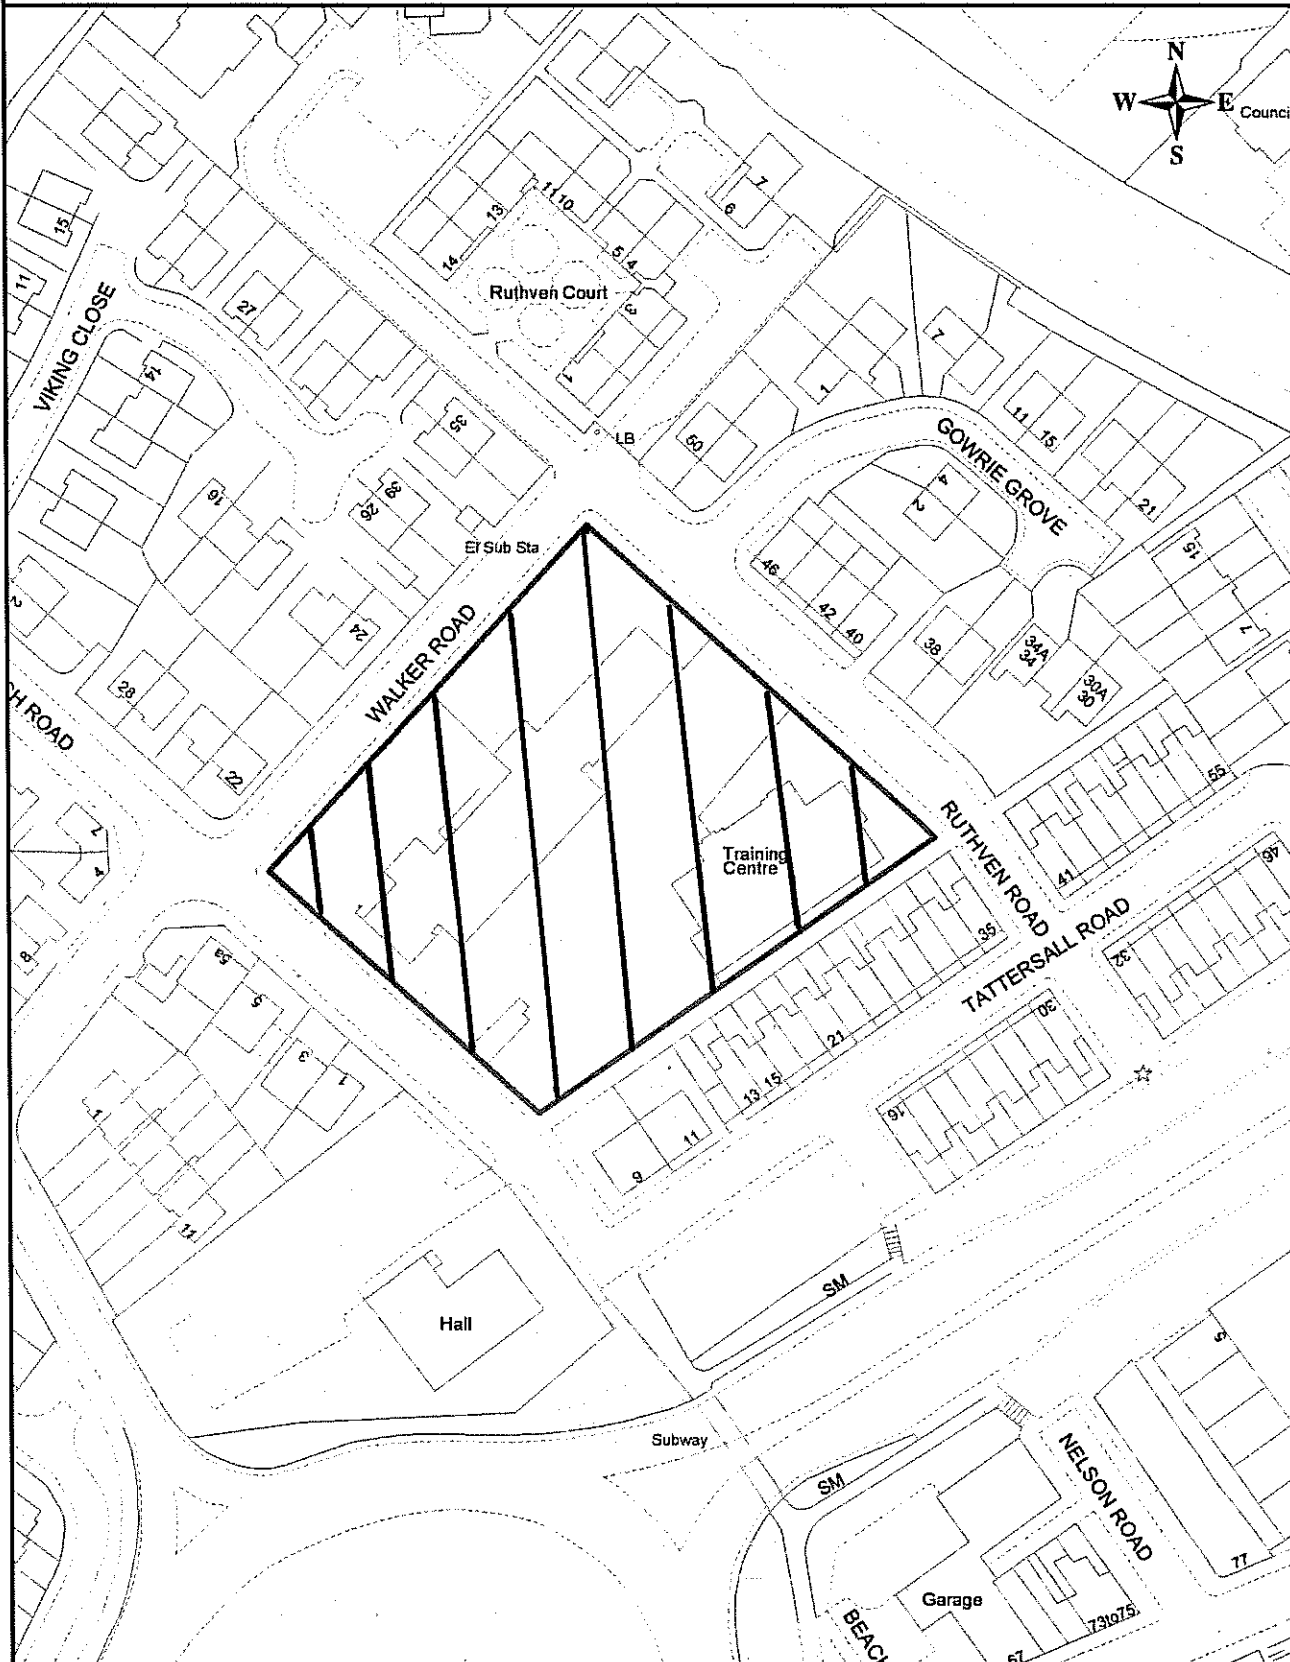

**Location Plan : Beach Road\_Ruthven Road Litherland**

<b>Drawn by</b> GREEC	<b>Scale</b> 1:1250	<b>Date</b> 05/06/2015
--------------------------	------------------------	---------------------------

© Crown Copyright and database rights 2014 Ordnance Survey 100018192